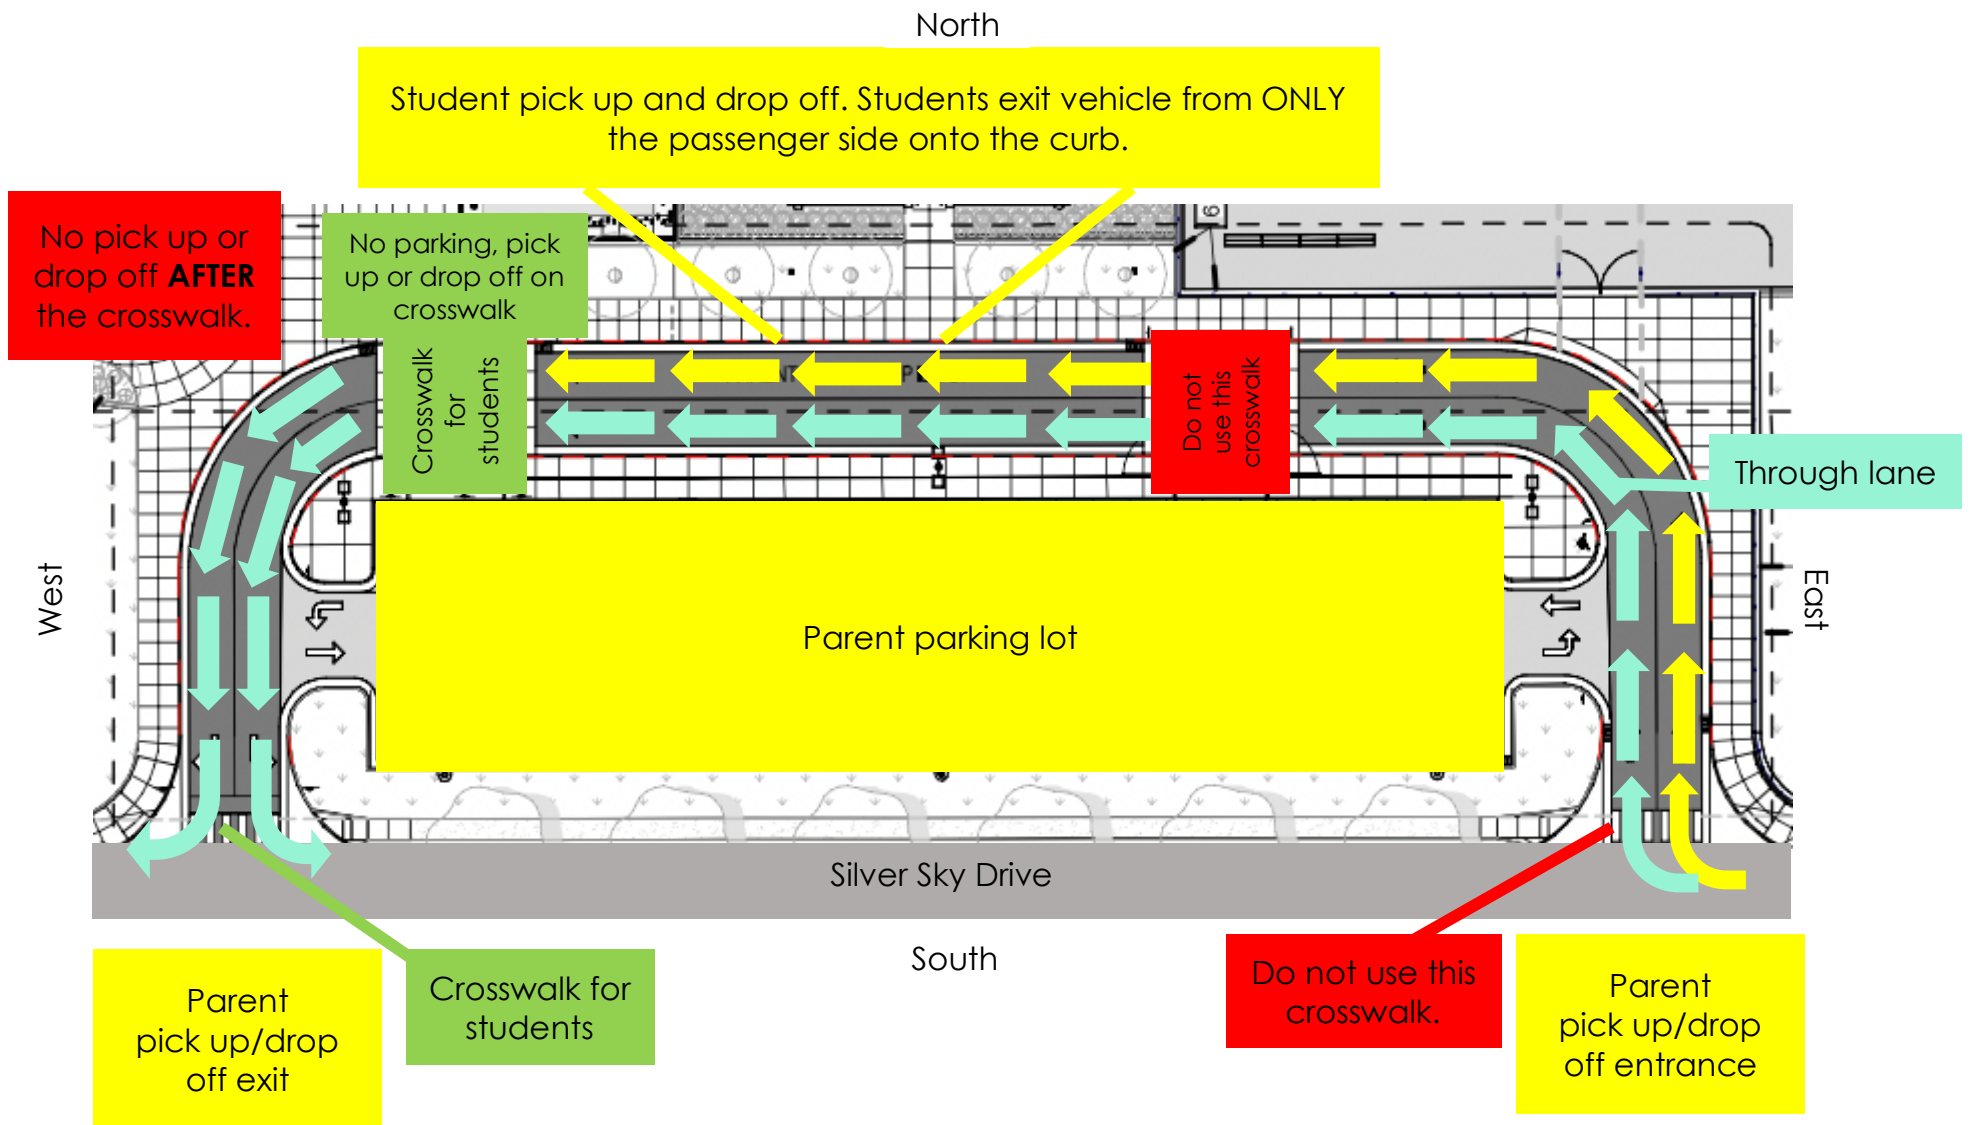

Oak Leaf Elementary Parent Pick-Up/Drop-Off 2022-23

We encourage students to arrive no earlier than 10 minutes before school begins. When your child arrives at school, he/she should line up at his/her grade-level doors. Class lines will be designated with teacher name signs during the beginning weeks of school.

If you park in the parent parking lot, please walk your child to the west crosswalk. There will be a teacher to help students cross. If you choose to pick up or drop your child off outside of the parent parking lot and lanes, you must do so on the north side of Silver Sky Drive. DO NOT drop them off on the south side of Silver Sky Drive. There are no crosswalks. Please do not put your child in danger.

The diagram above will help you understand the parking lot procedures. We ask for your help and support in following these guidelines in order to keep students safe.