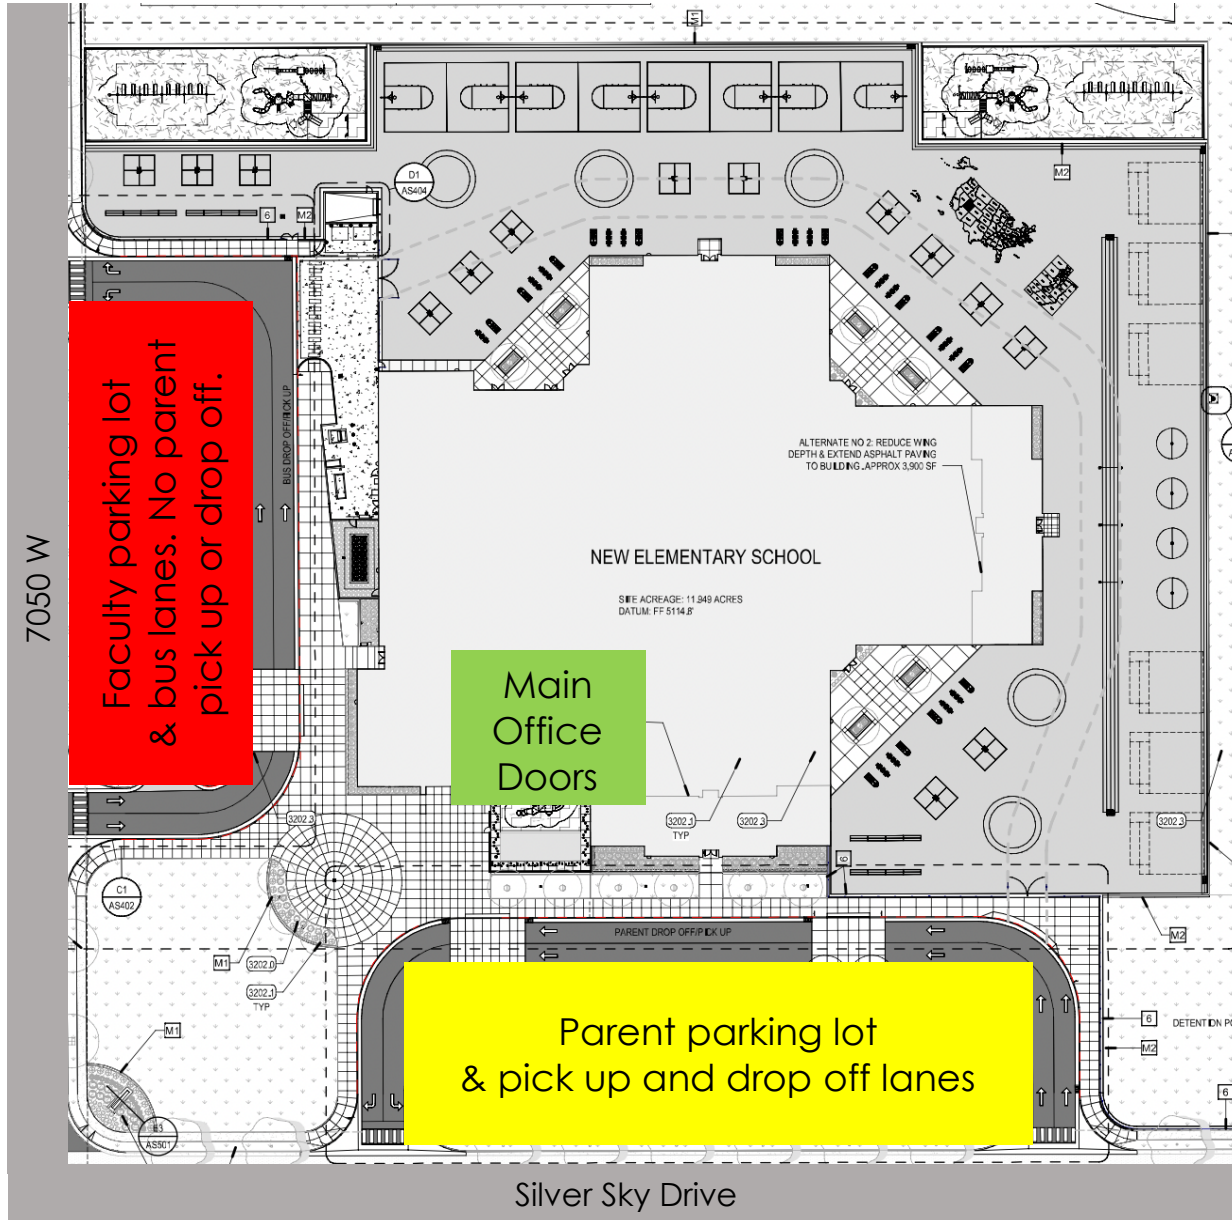

Oak Leaf Elementary Parent Pick-Up/Drop-Off 2022-23

We encourage students to arrive no earlier than 10 minutes before school begins. When your child arrives at school, he/she should line up at his/her grade-level doors. Class lines will be designated with teacher name signs during the beginning weeks of school.

If you park in the parent parking lot, please walk your child to the west crosswalk. There will be a teacher to help students cross. If you choose to pick up or drop your child off outside of the parent parking lot and lanes, you must do so on the north side of Silver Sky Drive. DO NOT drop them off on the south side of Silver Sky Drive. There are no crosswalks. Please do not put your child in danger.

The diagram above will help you understand the parking lot procedures. We ask for your help and support in following these guidelines in order to keep students safe.